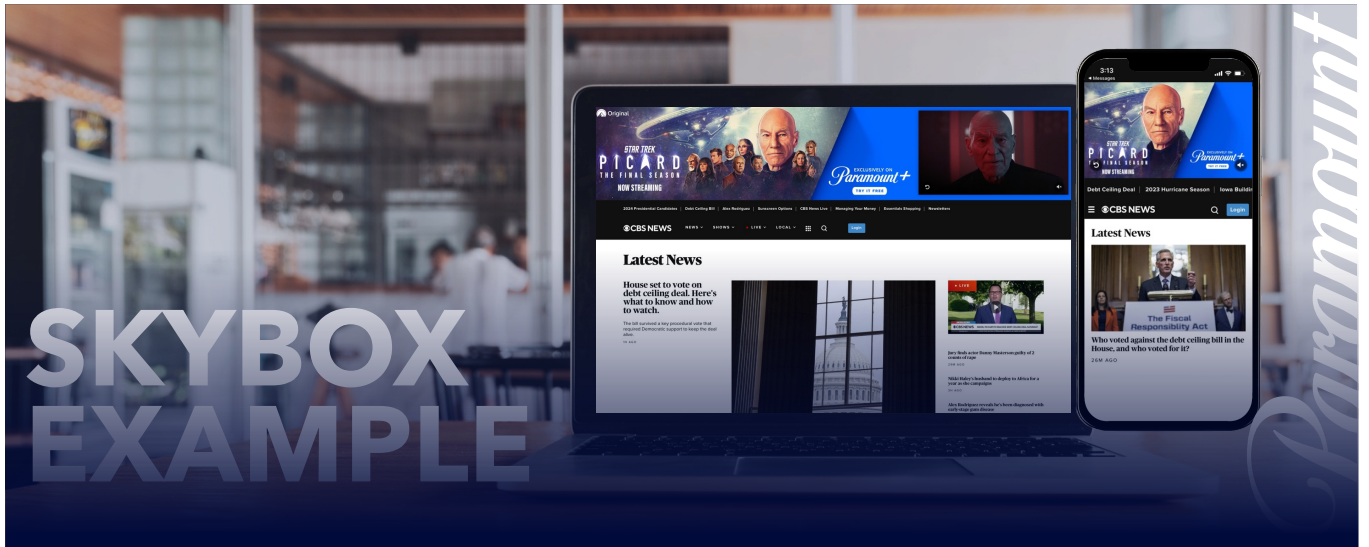

3 TECHNICAL SPECIFICATIONS:

ITEM	SPECIFICATION
Dimensions	Height and width adjustable to user display
File Format	PSD Template (using embedded smart objects)
Video	16:9 ratio. Uncompressed, 1920x1080 ProRes .MOV file preferred
Additional Assets	Layered PSD, custom fonts, vector logos, style guides
Linking URL	An active URL must be provided and cannot exceed 128 characters

DOWNLOAD THE PSD TEMPLATE:
[Skybox PSD Template](#)

4 SUBMISSION INSTRUCTIONS AND DEADLINE INFORMATION

SUBMISSION INSTRUCTIONS:

Photoshop PSD template can be either client supplied to spec or designed by Paramount's in-house Design Team using client's creative direction. Final development as a rich media ad unit must take place at Paramount as this unit is site-served only.

DEADLINES:

A kick-off meeting with the Paramount Brand Studio and Account Manager contact is suggested 7 business days prior to launch if you have questions about the specs or the PSD. If the submitted creative does not conform to the above specifications, it will not be placed online and may result in a delayed launch date.

CONTACTS:

Questions about this opportunity, please contact your Paramount representative